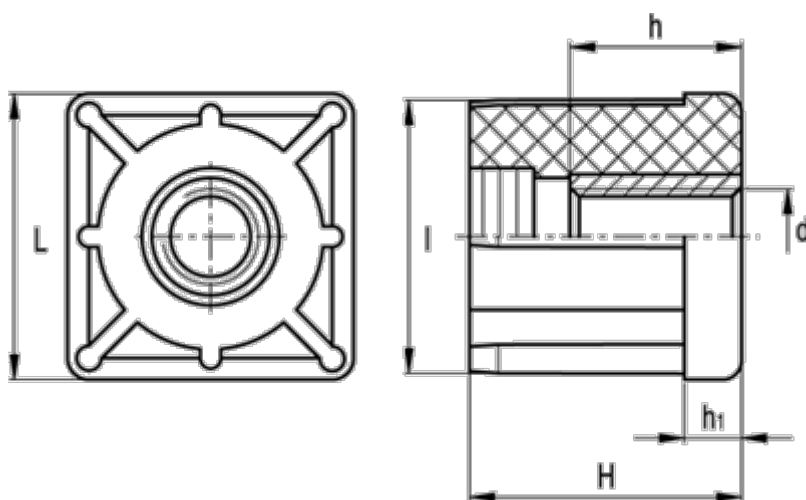

Data Sheet

Article number: 2310320045
Description: E+G Square end-cap
NDX.Q-30x2.0-M16

Measures

d	= M16	Tube wall thickness = 2.0
h	= 15	Weight (g) = 30
H	= 31	
h1	= 6	
Internal tube size	= 26.0	
l	= 26.0	
L	= 30	
Outer tube size	= 30	